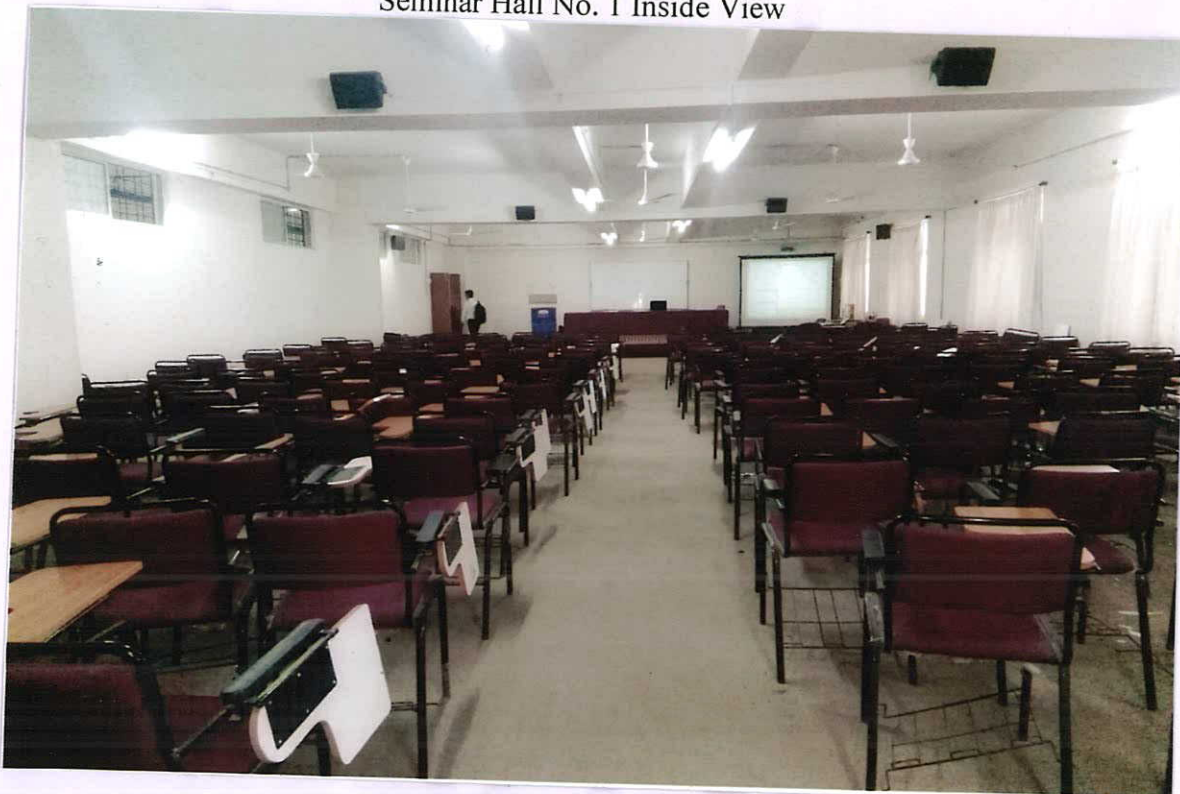

Photographs for Availability of Classrooms and Seminar Halls with LCD, LAN and Wi-Fi Facility at SKN Sinhgad School of Business Management

Seminar Hall No. 1 Inside View