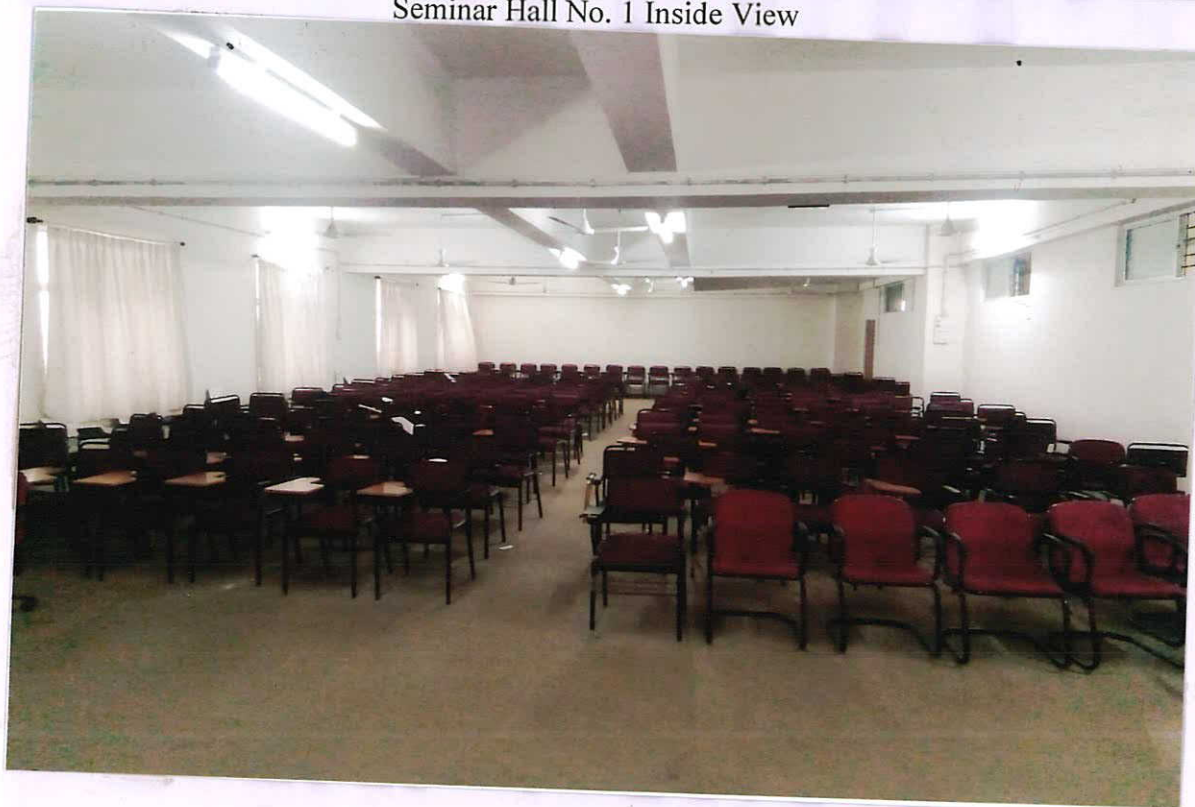

Seminar Hall No. 1 Inside View

[Handwritten Signature]
Director

S.K.N. Sinhgad School of Business Management
S. No. 10/1, Ambegaon (Bk.), Pune - 411 041